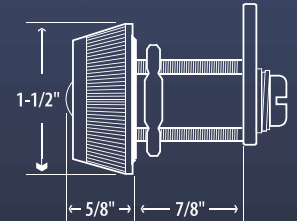

Specifications

Combi-Cam is available with 5/8", 7/8", 1-1/8" or 1-3/8" cylinder lengths.

1-1/8" Cylinder Length
* Fits up to 7/8" Material Thickness

Accessories Included with Each Lock

7/8" Cylinder Length
* Fits up to 5/8" Material Thickness

1-1/2" Cam with 1/4" Reversible Offset

5/8" Cylinder Length
* Fits up to 3/8" Material Thickness

4 Dial Specifications

Combi-Cam ULTRA

Check out the ULTRA on our web site. Available in 3 and 4 dial with master key override and code discovery!