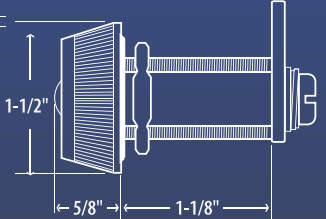

Specifications

Combi-Cam is available with 5/8", 7/8", 1-1/8" or 1-3/8" cylinder lengths.

1-1/8" Cylinder Length
* Fits up to 7/8" Material Thickness

Accessories Included with Each Lock

7/8" Cylinder Length
* Fits up to 5/8" Material Thickness