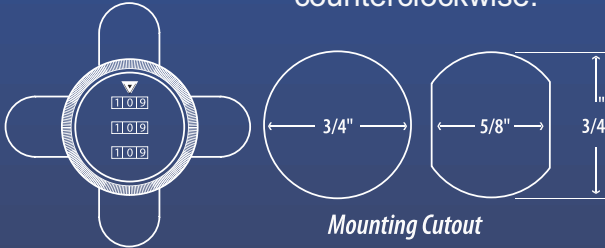

Secure- Up to 10,000 Combinations

Easily set your own combination any time!

Replaces any 3/4" keyed cam lock.

To change the combination, simply have it on the opening combination and push the reset button in while changing to the desired combination. It's that easy!

Easy Installation

- Replaces any 3/4" keyed cam lock.
- Short cam can be placed in 90° increments.
- Long cam can be placed in 45° increments.
- Cam can be set to rotate clockwise or counterclockwise.

Set Your Own Combination