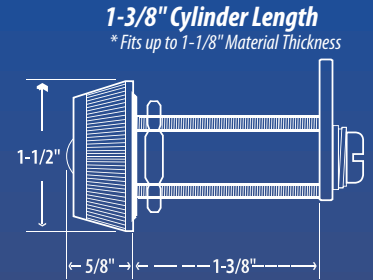

Specifications

Combi-Cam is available with 5/8", 7/8", 1-1/8" or 1-3/8" cylinder lengths.

1-1/8" Cylinder Length
* Fits up to 7/8" Material Thickness

Accessories Included with Each Lock

7/8" Cylinder Length
* Fits up to 5/8" Material Thickness