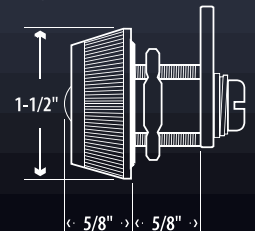

Specifications

Combi-Cam is available with 5/8", 7/8", 1-1/8" or 1-3/8" cylinder lengths.

1-1/8" Cylinder Length
* Fits up to 7/8" Material Thickness

Accessories Included with Each Lock

7/8" Cylinder Length
* Fits up to 5/8" Material Thickness

1-1/2" Cam with 1/4" Reversible Offset

5/8" Cylinder Length
* Fits up to 3/8" Material Thickness

4 Dial Specifications

Combi-Cam ULTRA

Check out the ULTRA on our web site. Available in 3 and 4 dial with master key override and code discovery!