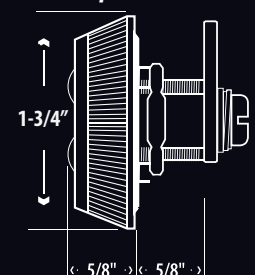

Specifications

Combi-Cam is available with 5/8", 7/8", 1-1/8" or 1-3/8" cylinder lengths.

1-1/8" Cylinder Length
* Fits up to 7/8" Material Thickness

Accessories Included with Each Lock

7/8" Cylinder Length
* Fits up to 5/8" Material Thickness

1-1/2" Cam with 1/4" Reversible Offset

5/8" Cylinder Length
* Fits up to 3/8" Material Thickness

4 Dial Specifications

Combi-Cam ULTRA

Check out the ULTRA on our web site. Available in 3 and 4 dial with master key override and code discovery!