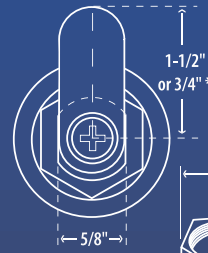

Specifications

Combi-Cam is available with 5/8", 7/8", 1-1/8" or 1-3/8" cylinder lengths.

1-1/8" Cylinder Length
* Fits up to 7/8" Material Thickness

Accessories Included with Each Lock

7/8" Cylinder Length
* Fits up to 5/8" Material Thickness