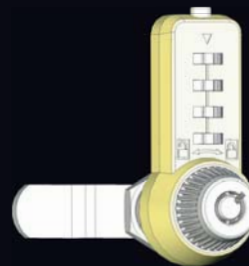

Change Button

Optional Accessories

Wide variety of cams (examples below)

Great for RV Compartments

A popular application for the Combi-Cam has been RV compartments, replacing the 751 keyway (which fits most other RV compartments!). In addition, the Combi-Cam offers keyless convenience.

Specifications

Combi-Cam is available with 5/8", 7/8", 1-1/8" or 1-3/8" cylinder lengths.

1-1/8" Cylinder Length
* Fits up to 7/8" Material Thickness

Accessories Included with Each Lock

7/8" Cylinder Length
* Fits up to 5/8" Material Thickness

1-1/2" Cam with 1/4" Reversible Offset

5/8" Cylinder Length
* Fits up to 3/8" Material Thickness

4 Dial Specifications

Combi-Cam ULTRA

Check out the ULTRA on our web site. Available in 3 and 4 dial with master key override and code discovery!