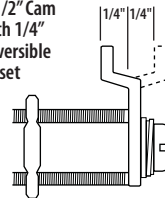

Why use keys to access your keys?!

Specifications

Combi-Cam is available with 5/8", 7/8" or 1-1/8" cylinder lengths.

1-1/8" Cylinder Length
* Fits up to 7/8" Material Thickness

7/8" Cylinder Length
* Fits up to 5/8" Material Thickness

Accessories Included with Each Lock

5/8" Cylinder Length
* Fits up to 3/8" Material Thickness

Optional Accessories

Finger Pull

1-1/2" Cam with 1/4" Reversible Offset

Combi-Cam Cover

Combi-Cam
18424 Highway 99
Lynnwood, WA 98037
(800) 654-1786
www.combi-cam.com