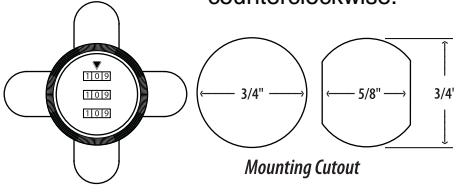

To change the combination, simply have it on the opening combination and push the reset button in while changing to the desired combination. It's that easy!

Easy to Use!

Durable - All Solid Metal

Secure - 1,000 Possible Combinations

APPLICATIONS

Combi-Cam™

The Keyless Cam Lock
No Keys to Hassle With!

Easy Installation

- Replaces any 3/4" keyed cam lock.
- Short cam can be placed in 90° increments.
- Long cam can be placed in 45° increments.
- Cam can be set to rotate clockwise or counterclockwise.