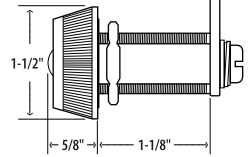

Why use keys to access your keys?!

Specifications

Combi-Cam is available with 5/8", 7/8" or 1-1/8" cylinder lengths.

1-1/8" Cylinder Length
* Fits up to 7/8" Material Thickness

7/8" Cylinder Length
* Fits up to 5/8" Material Thickness