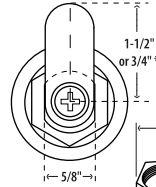

Why use keys to access your keys?!

Specifications

Combi-Cam is available with 5/8", 7/8" or 1-1/8" cylinder lengths.

1-1/8" Cylinder Length
* Fits up to 7/8" Material Thickness

7/8" Cylinder Length
* Fits up to 5/8" Material Thickness

Accessories Included with Each Lock

5/8" Cylinder Length
* Fits up to 3/8" Material Thickness

Optional Accessories

Finger Pull

1-1/2" Cam with 1/4" Reversible Offset

Combi-Cam Cover

Combi-Cam
18424 Highway 99
Lynnwood, WA 98037
(800) 654-1786
www.combi-cam.com