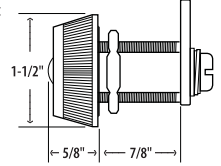

Why use keys to access your keys?!

Specifications

Combi-Cam is available with 5/8", 7/8" or 1-1/8" cylinder lengths.

1-1/8" Cylinder Length
* Fits up to 7/8" Material Thickness

7/8" Cylinder Length
* Fits up to 5/8" Material Thickness

Accessories Included with Each Lock

5/8" Cylinder Length
* Fits up to 3/8" Material Thickness

Optional Accessories

Finger Pull

1-1/2" Cam with 1/4" Reversible Offset

Combi-Cam Cover

Combi-Cam
18424 Highway 99
Lynnwood, WA 98037
(800) 654-1786
www.combi-cam.com