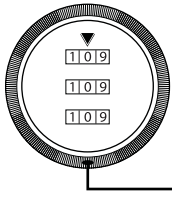

1,000 Combinations Possible!

Changing the combination takes a few seconds with a simple push of the change button.

Change Button

Great for RV Compartments

A popular application for the Combi-Cam has been RV compartments, replacing the 751 keyway (which fits most other RV compartments!). In addition, the Combi-Cam offers keyless convenience.

More Innovative Security Products from FJM Security

ShurLok Key Storage Lockbox

www.shurlok-products.com

Never be locked out again!

HitchSafe - www.hitchsafe.com

Store spare keys, credit cards, etc., inside your 2" hitch! Convert your receiver into a VAULT!

Sobo High Security Padlocks

www.sobo-locks.com

High security at an affordable price!

Combi-Bolt - www.combi-bolt.com

Traditional sliding bolt w/ an innovative twist!

ShurLok Combination Key Cabinet

www.combination-key-cabinet.com

Why use keys to access your keys?!

Specifications

Combi-Cam is available with 5/8", 7/8" or 1-1/8" cylinder lengths.

1-1/8" Cylinder Length
* Fits up to 7/8" Material Thickness