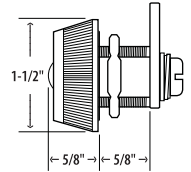

Why use keys to access your keys?!

Specifications

Combi-Cam is available with 5/8", 7/8" or 1-1/8" cylinder lengths.

1-1/8" Cylinder Length
* Fits up to 7/8" Material Thickness

7/8" Cylinder Length
* Fits up to 5/8" Material Thickness

Accessories Included with Each Lock

5/8" Cylinder Length
* Fits up to 3/8" Material Thickness

Optional Accessories

Finger Pull

1-1/2" Cam with 1/4" Reversible Offset

Combi-Cam Cover

Combi-Cam
18424 Highway 99
Lynnwood, WA 98037
(800) 654-1786
www.combi-cam.com