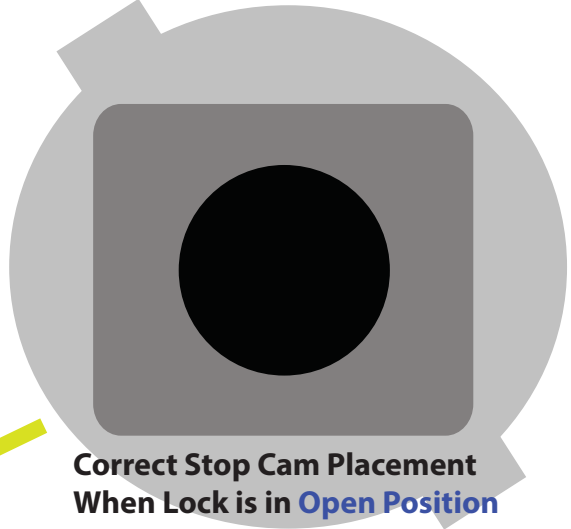

**Shown in Open Postiion  
Front Knob Vertical  
Pointing to the Right**

**Correct Stop Cam Placement  
When Lock is in **Open Position**  
Knob Turned Right**

**Correct Stop Cam Placement  
When Lock is in **Closed Position**  
Knob Horizontal**

**Note- If Lock is in open position and the stop cam is accidentally reversed to the second position above, then the knob can not be returned to the closed position.**